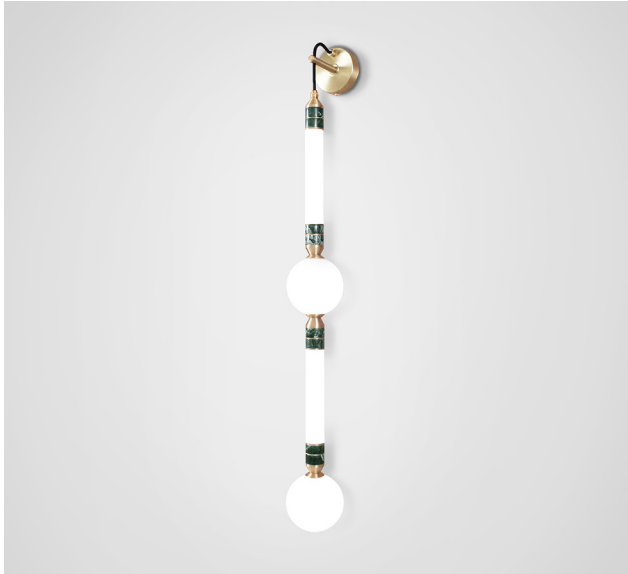

MARC WOOD

The Greenstone collection takes inspiration from ornamental Indian architecture and draws upon traditional stone masonry techniques combined with state of the art manufacturing processes. The Rajasthan Greenstone is sourced from north east India, before being delicately shaped by London based stonemasons.

Available in both small and large, the collection can be hung as a single piece or in multiples to create statement installations for show stopping interiors.

Greenstone wall light - large

Dimensions cm

W 12cm x H 103cm x D 17cm

Dimensions inch

W 4.7in x H 40.6in x D 6.7in

Material

Glass + Metal + Marble

Finishes - glass

Pearl white

Marble

Verde Guatemala

Weight

1.5kg (2.2 lbs)

Finishes - metal

Brushed brass, Brushed nickel
Blackened steel

Suspension

Cable - black, fabric covered

Canopy