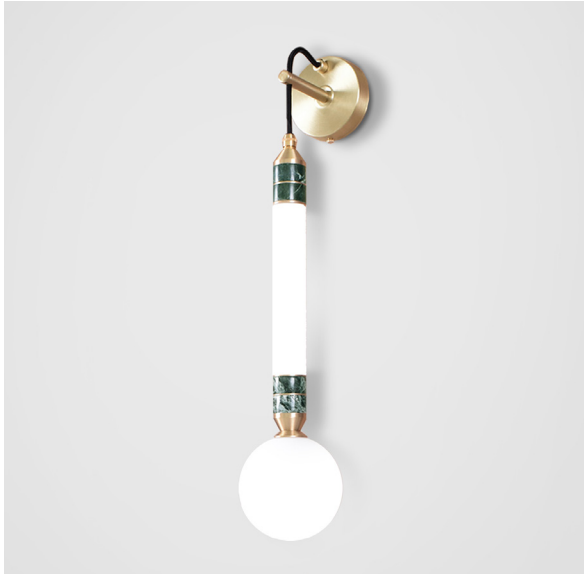

# MARC WOOD

The Greenstone collection takes inspiration from ornamental Indian architecture and draws upon traditional stone masonry techniques combined with state of the art manufacturing processes. The Rajasthan Greenstone is sourced from north east India, before being delicately shaped by London based stonemasons.

## Greenstone wall light - small

---

### Finishes - glass

Pearl white

### Suspension

Cable - black, fabric covered