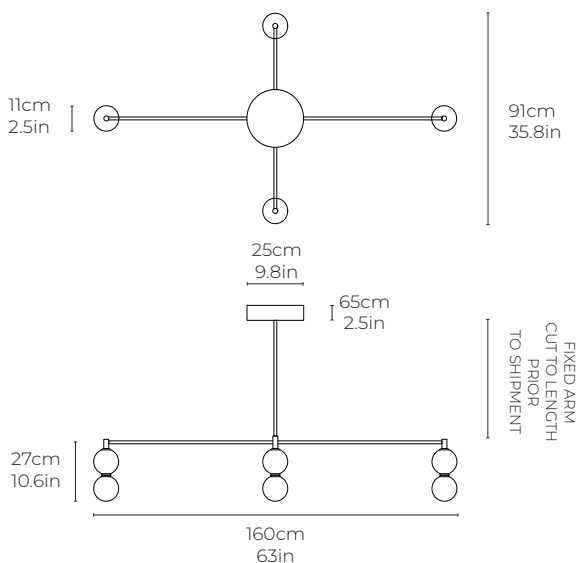

Specialists Finishes Available

Brushed Nickel, Bronze, Antique Brass, White Powder-coated

4A